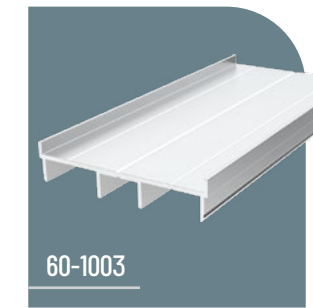

60-1003

YAN TAŞIYICI
SIDE CONNECTOR FENCE