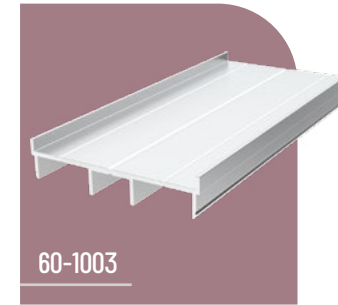

60-1003

YAN TAŞIYICI
SIDE CONNECTOR PART