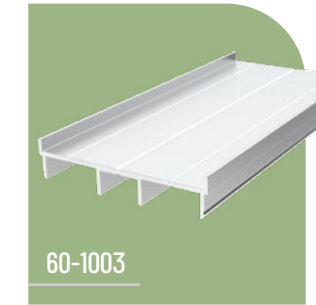

60-1003

YAN TAŞIYICI
SIDE CONNECTOR FENCE