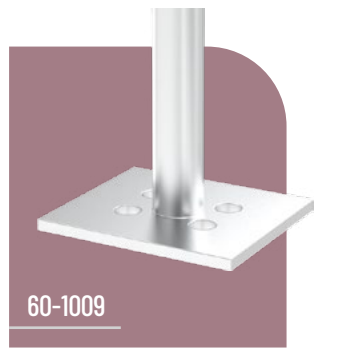

60-1002

DİKME PROFİL
FENCE STRUT

60-1071

D ARA PANEL
D INTERVAL PROFILE

60-1005

LED DİKME KAPAĞI
FENCE LED STRUT COVER

60-1004

DİKME PROFİL KAPAĞI
FENCE STRUT PROFILE COVER