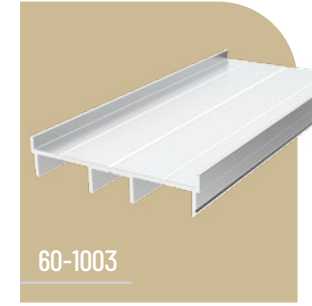

60-1003

YAN TAŞIYICI
SIDE CONNECTOR PART