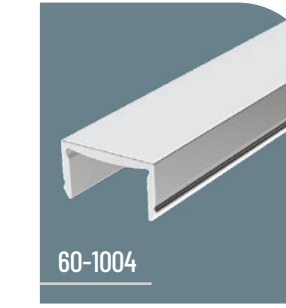

60-1002

DİKME PROFİL
FENCE STRUT

60-1001

S TİPİ PANEL
S TYPE FENCE PROFILE

60-1005

LED DİKME KAPAĞI
FENCE LED STRUT COVER

60-1004

DİKME PROFİL KAPAĞI
FENCE STRUT PROFILE COVER