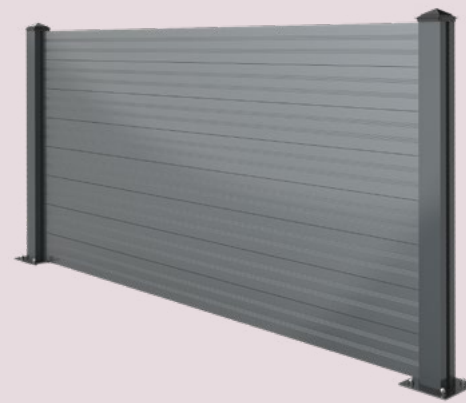

Güneşin eğimine göre istenilen açıda yatay profillerin ayarlanabilmesi ve güneş kırıcı görevini tam yerine getirebilmesi.

The feature of the horizontal profiles which can be adjusted at the desired angle according to the inclination of the sun and fulfill the function of sun shading

Tek Noktadan Kolay Montaj Kolaylığıyla Tanışın! Çit Tasarımında Estetik ve Pratikliği Bir Araya Getirin. Tarzınızı Yansıtan Çit Sistemiyle Hem Güvende Hem de Kolaylıkla Şıklığa Ulaşın!

Easy Single-Point Assembly! Combine Aesthetics and Practicality in Fence Design. Achieve both Safety and Elegance effortlessly with a Fence System that Reflects Your Style!